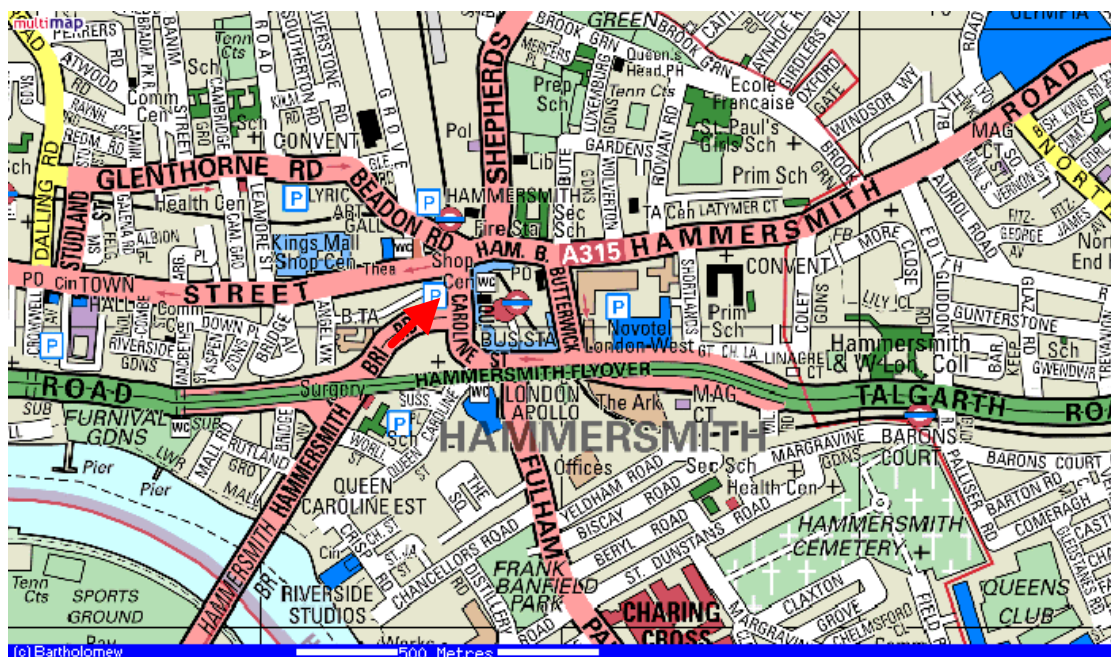

Directions - Jobpartners UK Office

3rd Floor, 1-15 King Street, Hammersmith, London, W6 9HR

Tel: +44 (0) 208 834 0400

The office is located opposite the main entrance to the Broadway Shopping Centre and the Coca-Cola HQ. The entrance is located to the left of a Snappy Snaps Shop on the corner with King Street.

Connections from London airports

Taxis can be taken from all London airports, however this is not recommended except from London Heathrow for cost reasons.

London Heathrow	Take an eastbound Piccadilly Line service direct to Hammersmith
London Gatwick	<ul style="list-style-type: none"> Take the Gatwick Express to Victoria (every 15mins, journey time 40mins) Take a westbound District Line tube service in the direction of Ealing Broadway or Richmond (you can take a Wimbledon service and then change at Earls Court) to Hammersmith.
London Stansted	<ul style="list-style-type: none"> Take the train to Liverpool Street Station (journey time 40mins) Take a westbound District Line tube service to Hammersmith
London Luton	<ul style="list-style-type: none"> Take a free transfer bus to Luton Parkway Station (every 8mins) Take the train to Kings Cross (trains every 15mins, journey time of 25mins) Take a westbound Piccadilly Line tube service to Hammersmith

By car

Hammersmith is readily accessible from the M4, take exit to Hammersmith. Parking is indicated on the map above and is also signposted.